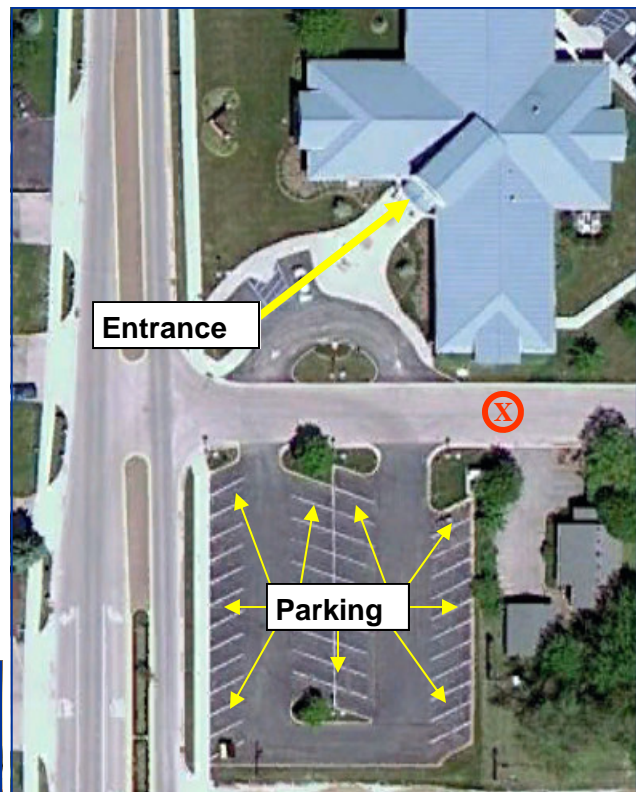

Clay Township Government Center

When coming from the West side on I-465, exit I-465 at Meridian Street exit and proceed North to 106th Street. Turn Right on 106th Street and stay on 106th until you reach College Avenue. Turn left at the College Ave stoplight and go north about 75 yards to the Clay Township Government Center on your right.

The entrance to the parking lot is on your right. Park in the designated parking lot (see "Parking" below).

Follow the walkway into the building. Turn left once inside the building and you'll

see a pair of doors on your left leading to the community room.

If you end up in the fire station you've gone 50 yards too far North!